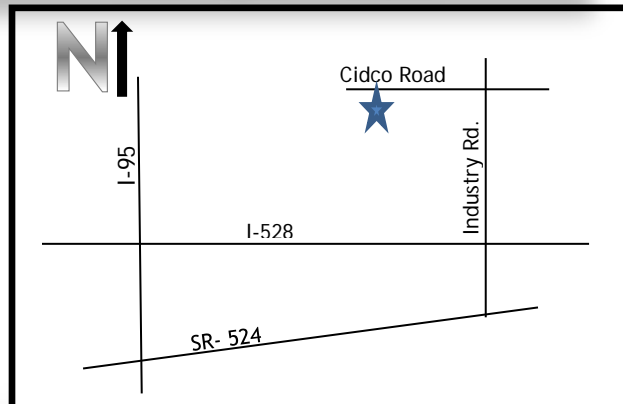

Directions to the Event and Open House

Equipment Fabricators Inc.
655 Cidco Rd.
Cocoa, FL. 32926

Web: www.equipmentfab.com